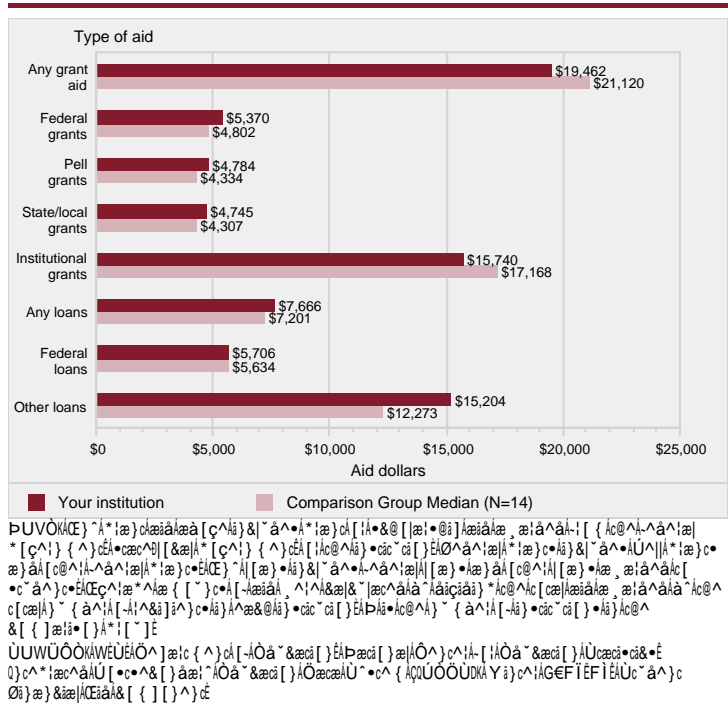

á[] ^á ÉÁ
 ÓÓWÉÜÉÁ^ T
 Éá [] ^á ÉÁ

Figure 8. Percent of full-time, first-time degree/certificate-seeking undergraduate students who were awarded grant or scholarship aid from the federal government, state/local government, or the institution, or loans, by type of aid: 2016-17

Figure 9. Average amounts of awarded grant or scholarship aid from the federal government, state/local government, or the institution, or loans awarded to full-time, first-time degree/certificate-seeking undergraduate students, by type of aid: 2016-17

Figure 10. Percent of all undergraduates awarded aid, by type of aid: 2016-17

Figure 11. Average amount of aid awarded to all undergraduates, by type of aid: 2016-17

A 9HkC 8C @; ⇒ 5 @BC H9G

Cj Yfj]Yk

V@i•Á!^][!cÁ•Áæ•^áÁ[}ÁæcæÁ•~]][á^áÀ^ Áá}•câc~ cá []•Ác[ÁQÚÖÖÚÁá~!á} *ÁG€FĪĒFĪ ÁáæcæÁ&[||^&cá [}Á^æ!ÉÁÜ^•] []•^Á!æc^•Á^ø&^Á^áÁJJ Á- [!Á { [•c
•~!ç^•ÉÁQÚÖÖÚÁØá!•cÁŠ [[\Á!^] [!c•ÁæcÁ@cc]KDD}&^•É^áÉ* [çD]~à^æ!&@D*^c]~à&æc•Éæ•]Ñ•iáM€F€Á! [çáá^Á• [{ ^Áá}- [! { æcá [}Á [}Áæ**!^*æc^
á}•câc~ cá [}æ!Á!^•] []•^•É