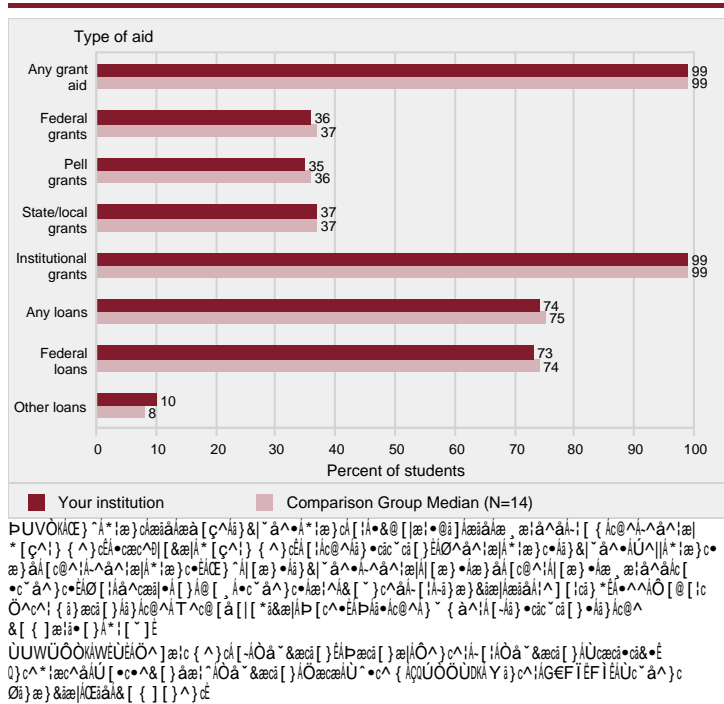

Figure 1. Number of first-time undergraduate students who applied, were admitted, and enrolled full and part time: Fall 2017

PUVOU(CÉá { i••i[]•áæææ!^Á!^•••)c^áá[]^•••[!á]•cæ~ c[]•æ@æcá[Á] [cl@æc^æ]Á[]^
 æá { i••i[]Á [!æ~Éæ)áæ]]]^æ[Á-i]•cúá { ^Éá^•!^æ&^!cá-ææ^É•^^\i) *^•} á^!•!æá æc^
 •c^á^}c^Á[]^Éá[!á^ææ]•É•^^æ@^ÁT^c@ [á [H]Uæ@áP É:~+ÉÁPÉ•æ@Tq@^ [É^!áÁi) Éóóá[!á] ^Éc
 c^Á&[{]æi• []^!• []^ É
 ÚUWUÓÓMÁÉÜÉÁ^}æ:c { ^}cá [-!óá~ &æc[]É!Pæc[] [!ÁM... ÓÓWÉÜÉÁ^ K
 •c^á^æ:Á[]^Éá[!á] PUVÓá~ á T ÓÓWÉÜÉÁ^ T
 c^Á&[{]æi• []^!• []^ É á[] ^á ÉÁ

á[] ^á ÉÁ
 ÓÓWÉÜÉÁ^ T
 Éá [] ^á ÉÁ

Figure 8. Percent of full-time, first-time degree/certificate-seeking undergraduate students who were awarded grant or scholarship aid from the federal government, state/local government, or the institution, or loans, by type of aid: 2016-17